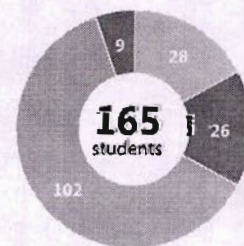

Overall Marks

40-60

15.8%

60-75

61.8%

Above 75

5.5%